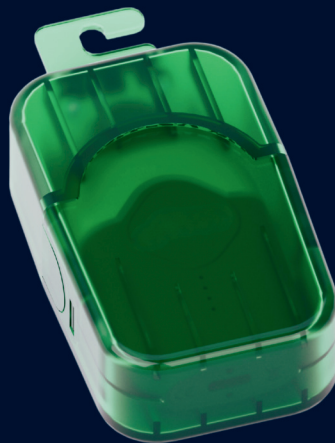

HARVEST
— PACKAGING —

CATALOG 2026

Complete Cannabis Supply Solutions

Dry / Cure → Sift → Fill → Vape → Package

Mary Jane Berlin 2026

Hall 11 · Booth H16

harvestpackage.com

Complete Cannabis Supply Solutions

Dry / Cure → Sift → Fill → Vape → Package

Harvest Package S.L. supports cannabis brands, labs, processors, distributors, and retailers with post-harvest equipment, processing tools, vape hardware, filling tools, and custom packaging — sourced through a single European partner.