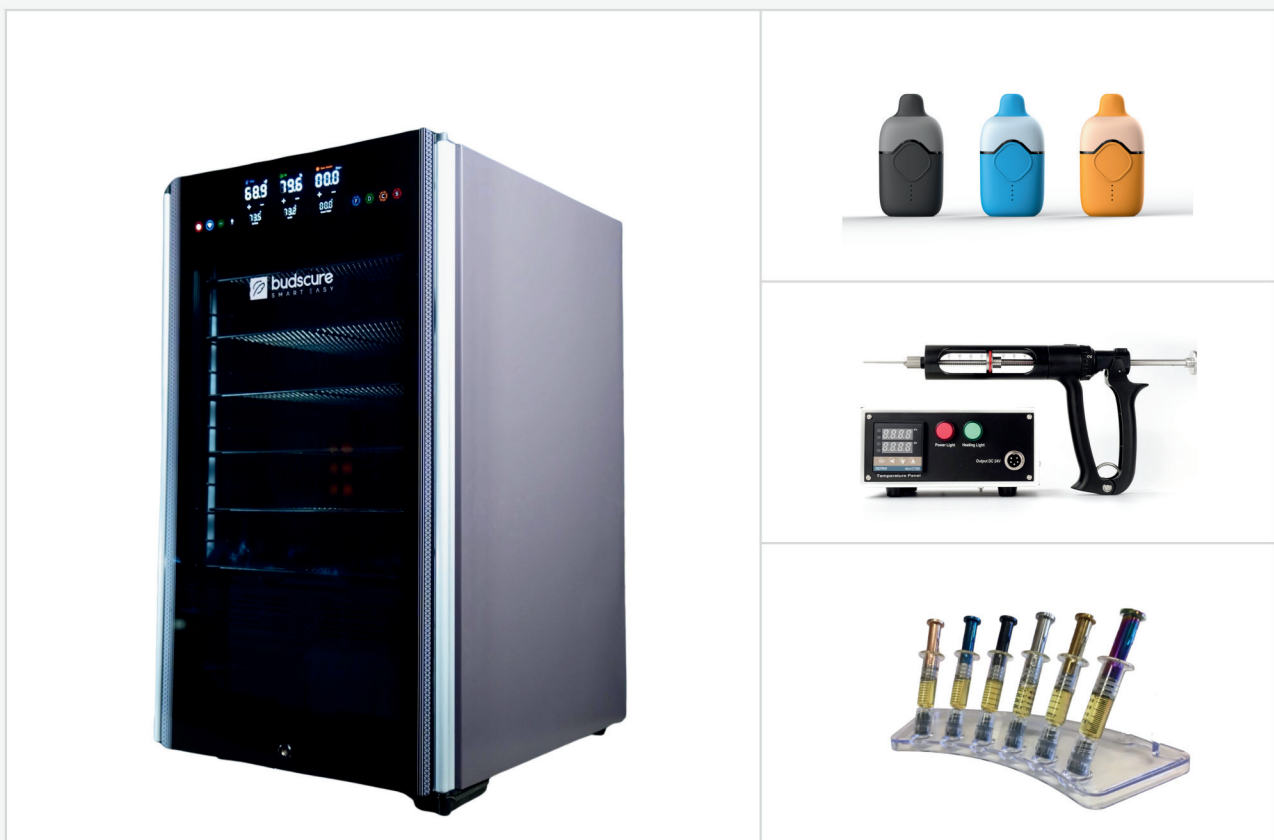

Complete Cannabis Supply Solutions

Dry / Cure → Sift → Fill → Vape → Package

Harvest Package S.L. supports cannabis brands, labs, processors, distributors, and retailers with post-harvest equipment, processing tools, vape hardware, filling tools, and custom packaging — sourced through a single European partner.

POST-HARV. Budscure	PROCESSING Kief sifter Hot Pressor	VAPE Disposable Cartridge	FILLING Guns Syringes	PACKAGING Bags · Jars · Tins

Contact us at Hall 11, H16
Ask for catalog, samples, and wholesale quote.

BOOTH H16